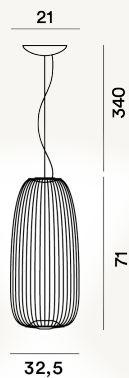

# SPOKES 1 SUSPENSION LED

## DIMENSIONE

71 x 33 x 33

## COLORE

White, Graphite, Black, Gold, Copper